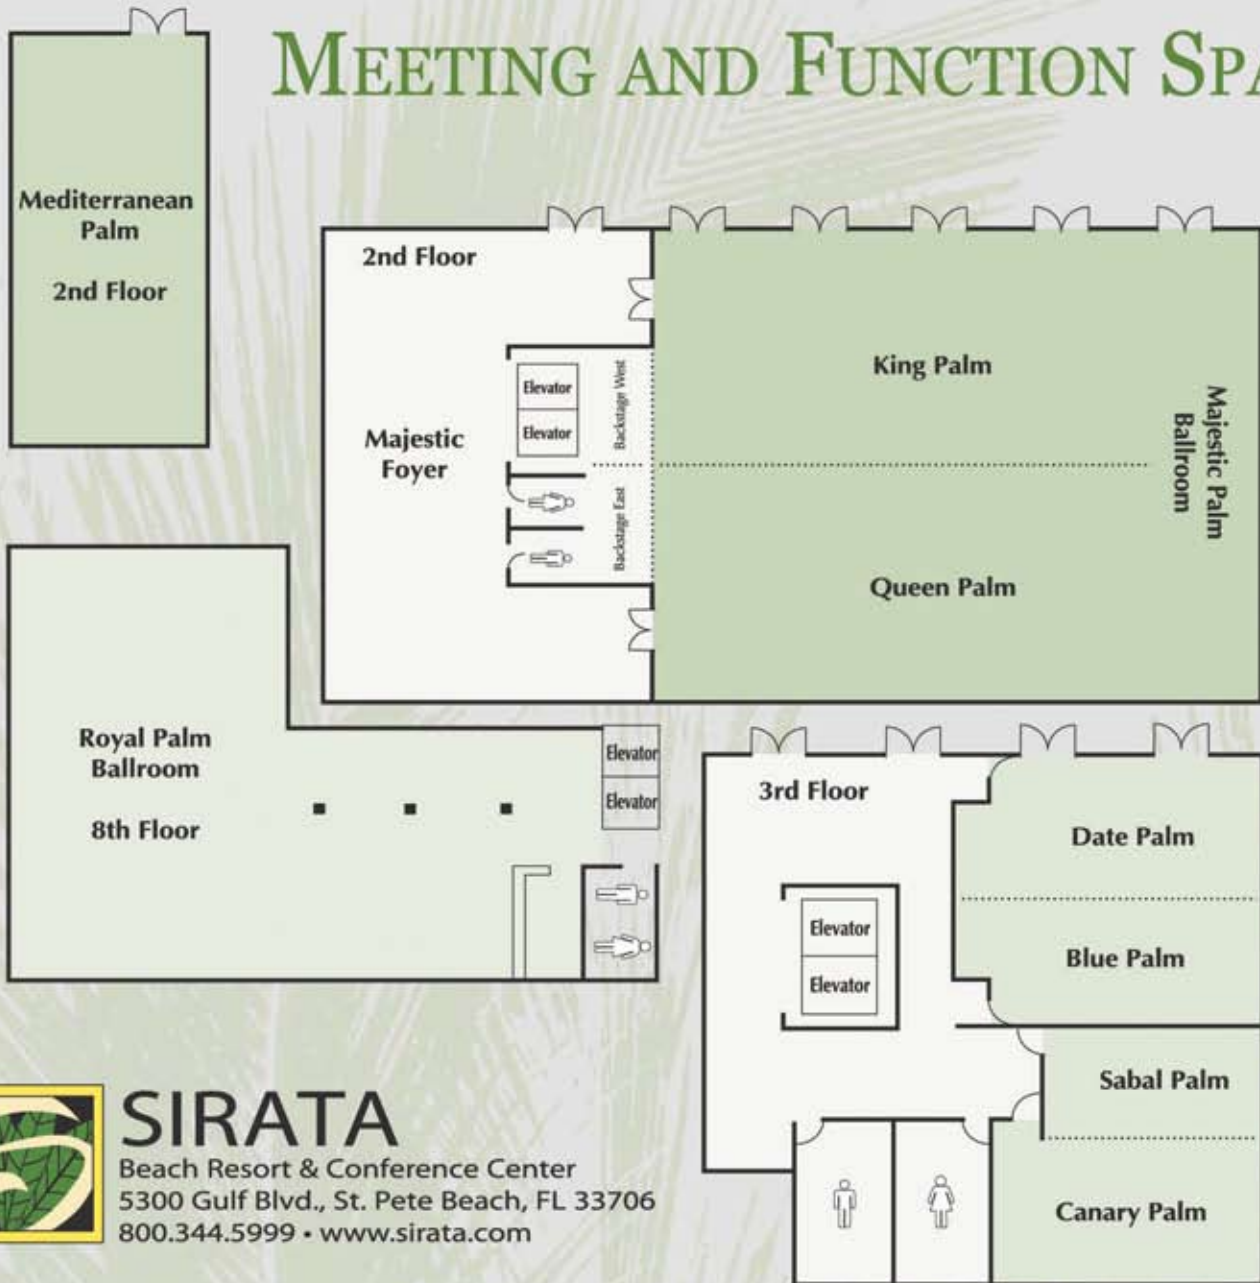

MEETING AND FUNCTION SPACE

SIRATA

Beach Resort & Conference Center
5300 Gulf Blvd., St. Pete Beach, FL 33706
800.344.5999 • www.sirata.com

Function Space	Square Feet	Room Dimension	Banquet	Reception/ Theater	Classroom	Conference
Majestic Palm Ballroom	5,100	75x68x18	400	550	300	N/A
King Palm	2,550	75x34x18	200	270	150	75
Queen Palm	2,550	75x34x18	200	270	150	75
Backstage West	192	16 x 12	N/A	N/A	12	12
Backstage East	192	16 x 12	N/A	N/A	12	12
Royal Palm	3,143	62x64x12	180	200	100	40
Mediterranean Palm	1,272	53x24x10	100	100	80	40
Date Palm	576	32x18x9	40	40	24	24
Blue Palm	512	32x18x9	25	24	24	20
Sabal Palm	350	25x14x9	25	20	20	20
Canary Palm	551	29x19x9	35	35	30	25
Breezeway	1,400	Irregular	320	200	N/A	12
Grotto	3,060	Irregular	150	200	N/A	N/A
Harry's Park	10,800	Irregular	600	1000	N/A	N/A
North Pool Deck	1,590	Irregular	90	100	N/A	N/A
Upper Beach Deck	2,156	Irregular	170	225	N/A	N/A

Additional Break-out Rooms Available