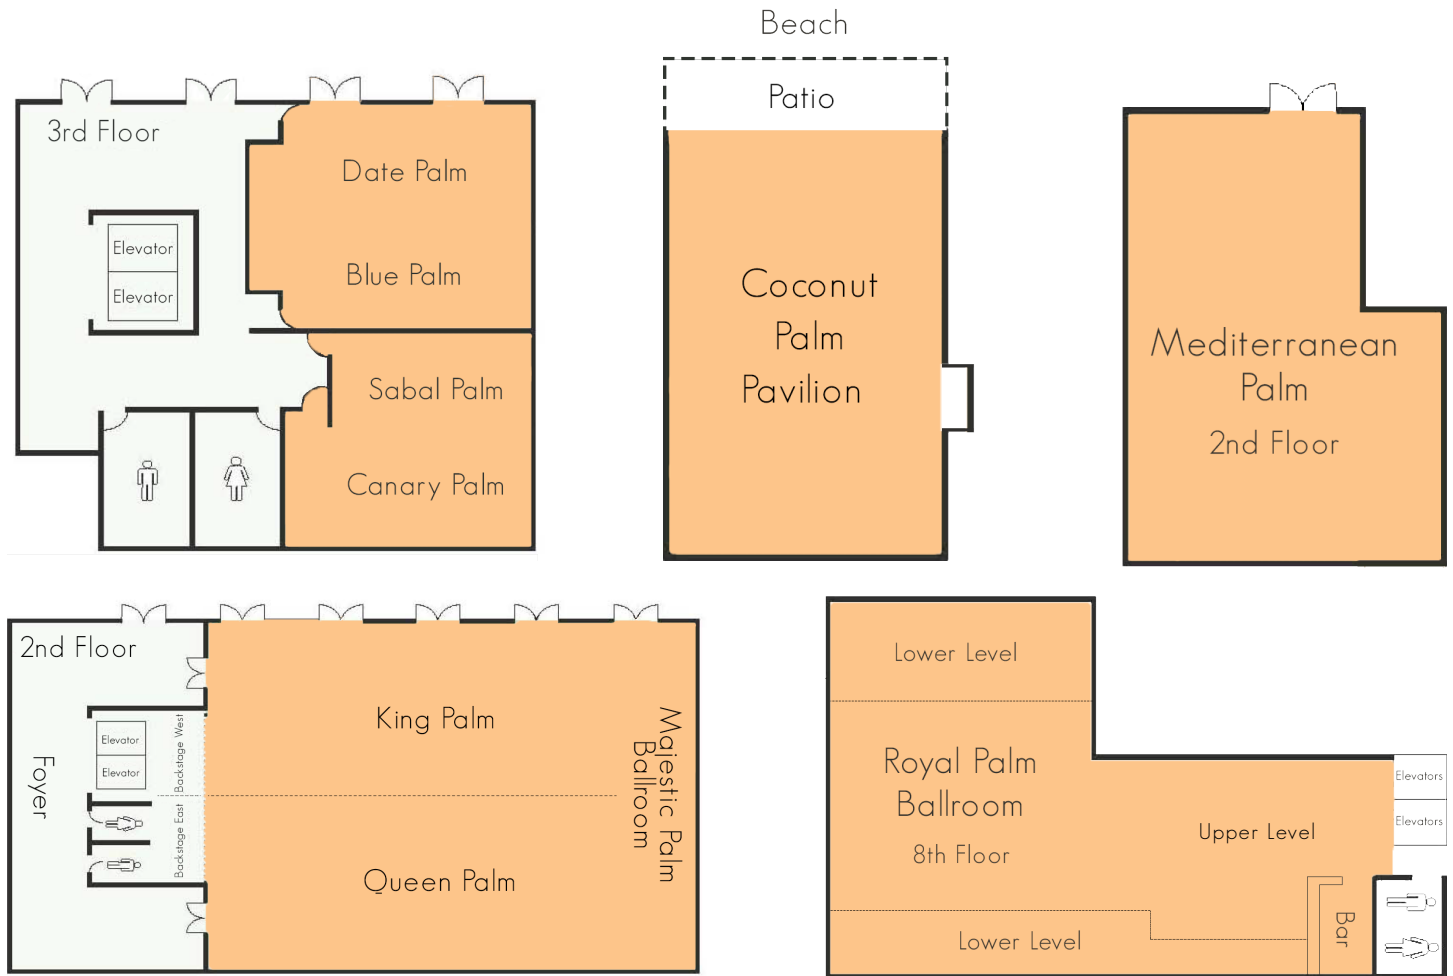

Sirata

ST. PETE BEACH

Meeting and function space

MAJESTIC PALM BALLROOM

COCONUT PALM PAVILION

ROYAL PALM BALLROOM

MEDITERRANEAN PALM

DATE & BLUE PALM

CONFERENCE CENTER FOYER

MEDITERRANEAN PALM

MEETING + FUNCTION SPACE

FUNCTION SPACE	SQUARE FEET	DIMENSIONS	BANQUET	THEATER	CLASSROOM	CONFERENCE	RECEPTION
Majestic Palm Ballroom	5,100	75' x 68' x 18'	320	500	250	N/A	500
King Palm	2,550	75' x 34' x 18'	150	250	120	75	250
Queen Palm	2,550	75' x 34' x 18'	150	250	120	75	250
Backstage West	192	16' x 12'	N/A	N/A	12	12	N/A
Backstage East	192	16' x 12'	N/A	N/A	12	12	N/A
Royal Palm	3,143	62' x 64' x 12'	180	250	80	40	250
Mediterranean Palm	1,272	53' x 24' x 10'	80	120	80	40	120
Date Palm	576	32' x 18' x 9'	20	50	24	22	50
Blue Palm	512	32' x 16' x 9'	20	24	24	20	24
Date & Blue Palm	1,088	32' x 34' x 9'	50	70	36	22	70
Sabal Palm	350	25' x 14' x 9'	10	20	12	10	20
Canary Palm	551	29' x 19' x 9'	20	40	20	22	40
Sabal & Canary Palm	901	27' x 33' x 9'	40	50	32	22	50
Coconut Palm Pavilion	2,400	30' x 80' x 10'	150	150	N/A	N/A	150
Breezeway	3,556	Irregular	350	400	N/A	N/A	400
Grotto	3,060	Irregular	150	200	N/A	N/A	200
North Deck	1,590	Irregular	90	100	N/A	N/A	100
Compass PDR	504	28' x 18' x 9'	36	N/A	N/A	25	N/A
Hibiscus	512	16' x 32'	N/A	FLOW	N/A	12	FLOW